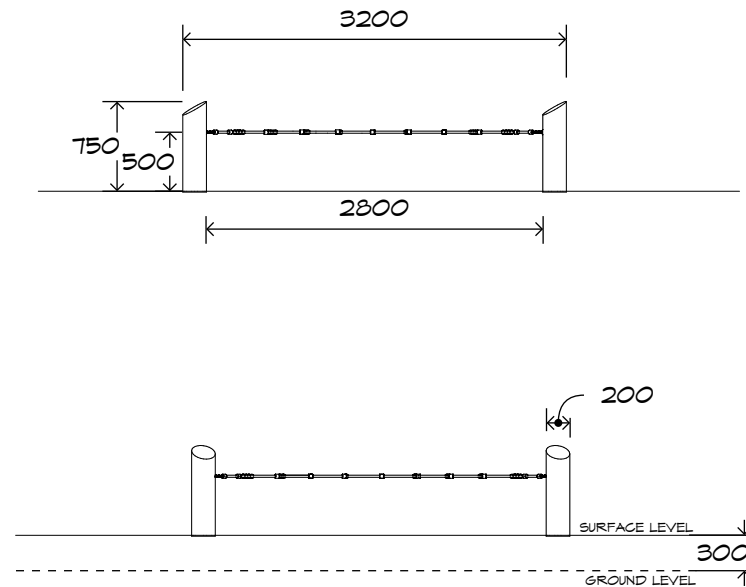

Product Sheet

2 Membrane Quadtramp

CN-1035

playground
creations
creating play for everyday!

Product Warranty

Playground Creations warrants its products to be free from defect in materials or workmanship during normal use and installation and in accordance with our specifications.

Full warranty details on request.

Disclaimer: This should be read in conjunction with the Playground Creations full warranty terms and conditions.

On H5 posts and stainless steel fabricated components

On steel equipment with forced movement

On HDPE (high density polyethylene) structural failure

On combination rope work and activity nets

On all moving components

SURFACING:
RECOMMENDED: 36 m²