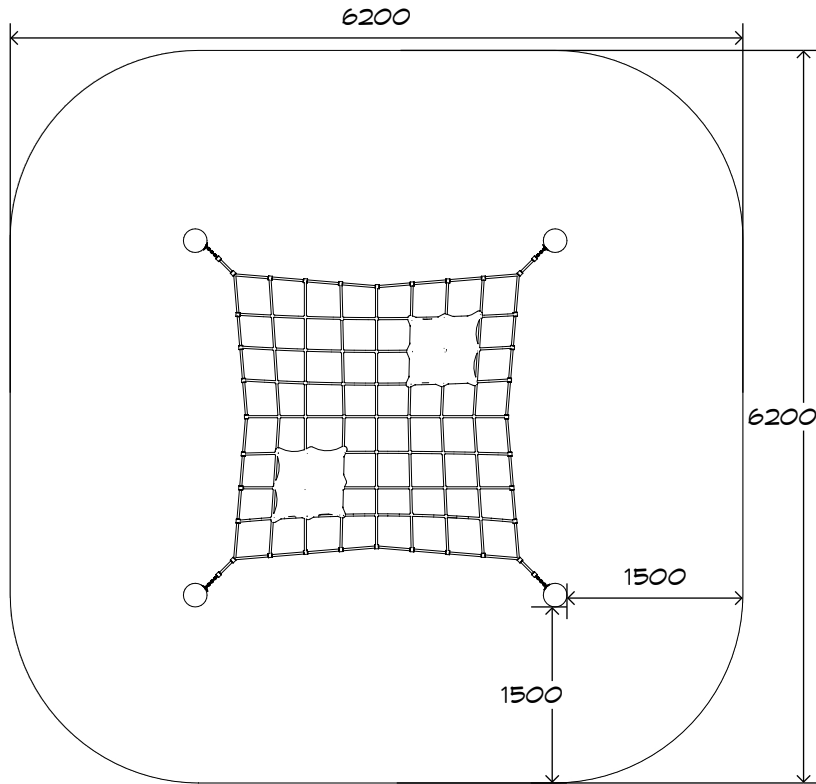

Product Sheet

2 Membrane Quadtramp

CN-1035

playground
creations
creating play for everyday!

Product Warranty

Playground Creations warrants its products to be free from defect in materials or workmanship during normal use and installation and in accordance with our specifications.

Full warranty details on request.

Disclaimer: This should be read in conjunction with the Playground Creations full warranty terms and conditions.

On H5 posts and stainless steel fabricated components

On steel equipment with forced movement

On HDPE (high density polyethylene) structural failure

On combination rope work and activity nets

On all moving components

SURFACING:
RECOMMENDED: 36 m²