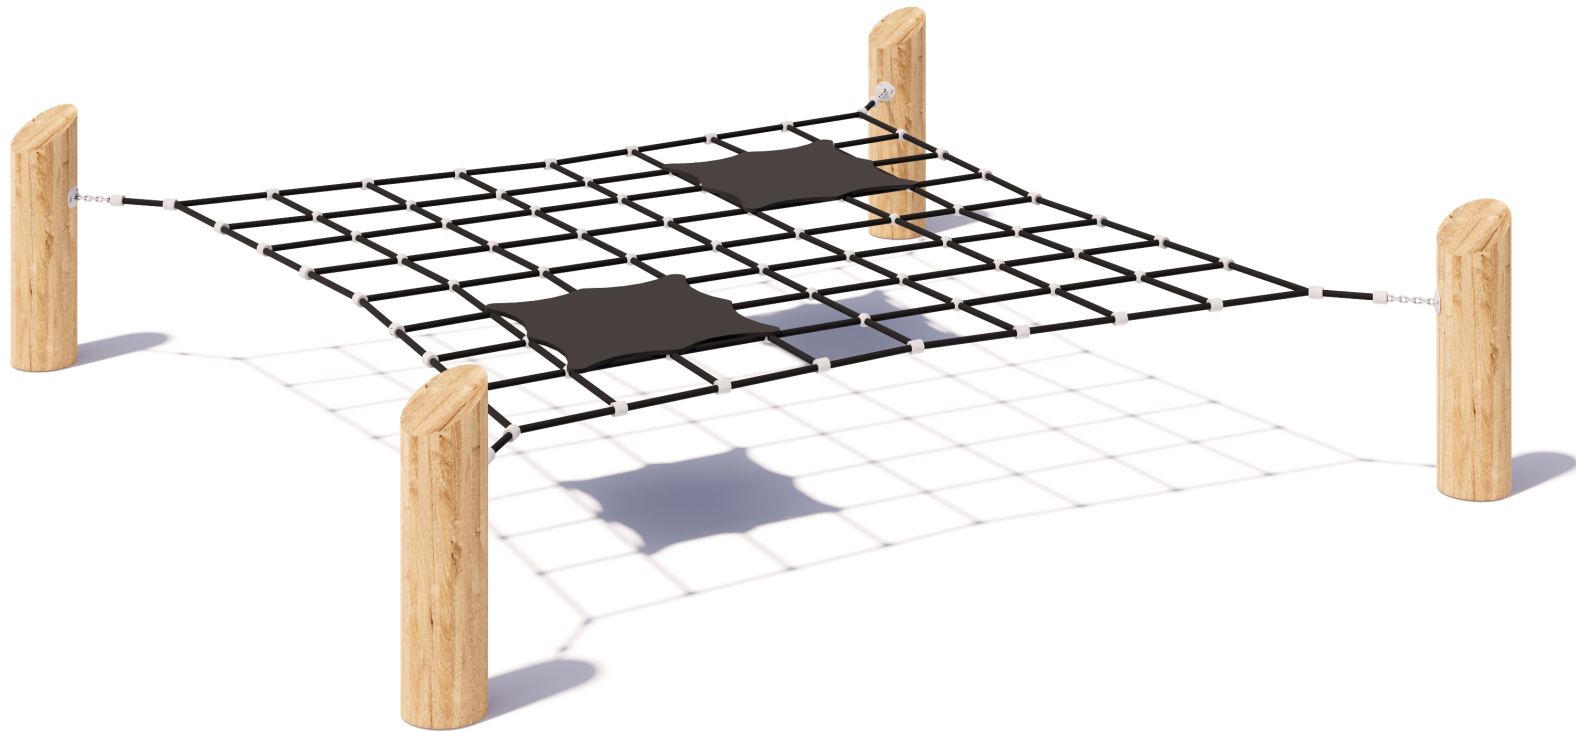

Product Sheet

2 Membrane Quadtramp

CN-1035

playground
creations
creating play for everyday!

CRITICAL
FALL HEIGHT
0.5m

TOTAL
HEIGHT
0.75m

RECOMMENDED
SURFACING
36m²

RECOMMENDED
AGE
3+

RECOMMENDED
USERS
1-6

NZS 5828:2015

0800 273 283 | info@playgroundcreations.co.nz | playgroundcreations.co.nz

Artist impression only